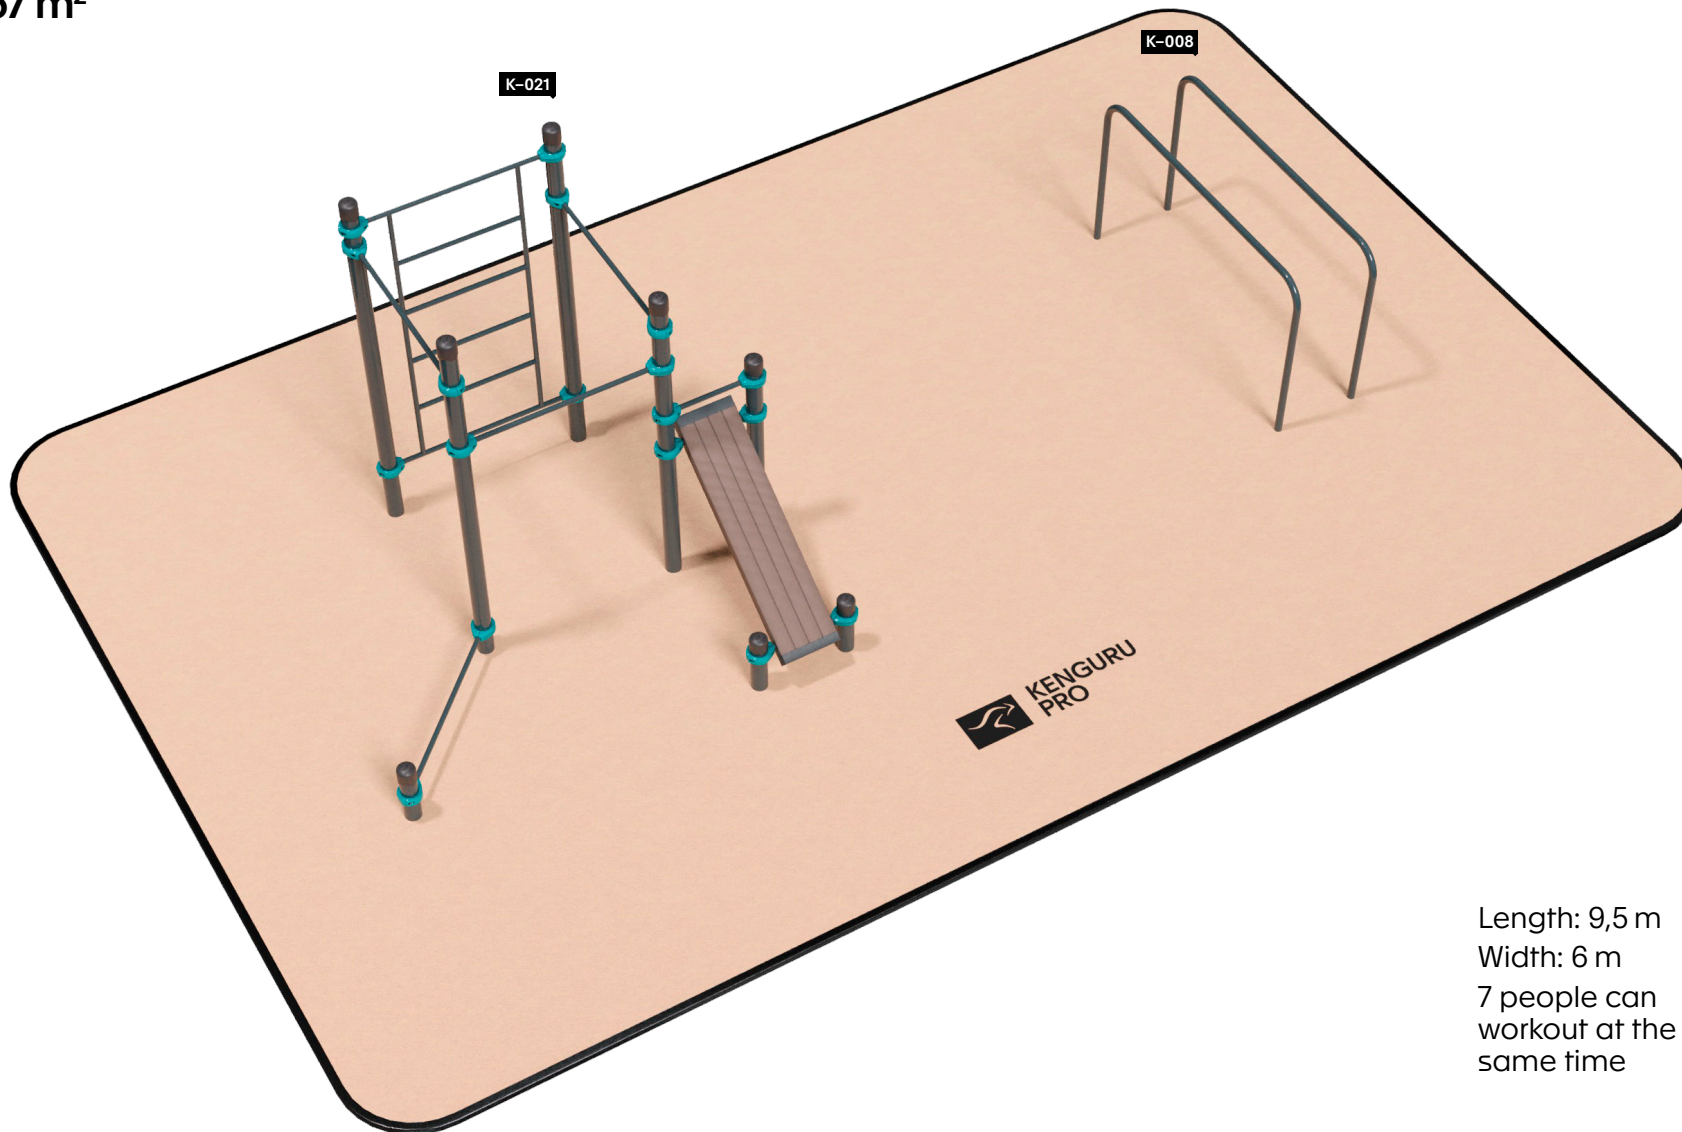

Workout complex №1

57 m²

8

9

Length: 9,5 m
Width: 6 m
7 people can
workout at the
same time