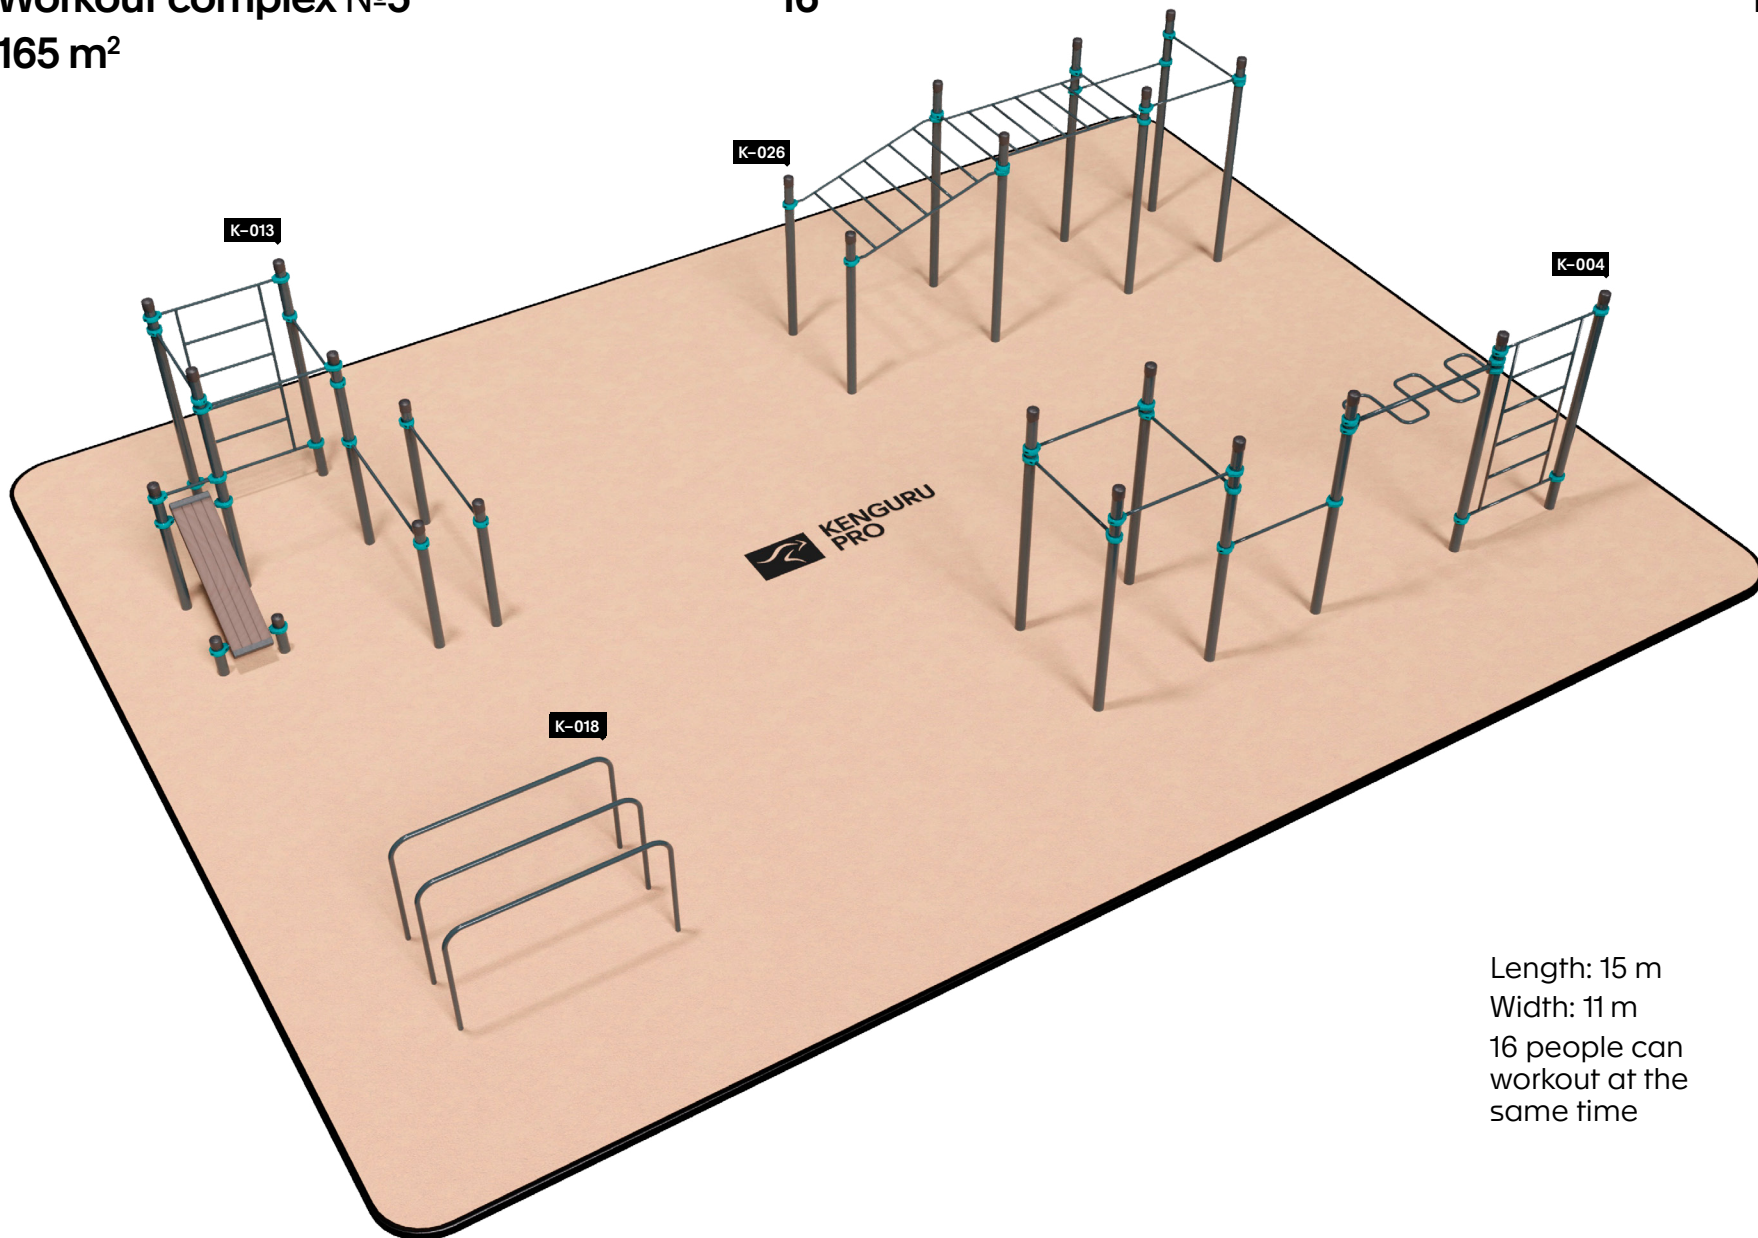

Workout complex №2

63 m²

10

11

Length: 9 m
Width: 7 m
5 people can
workout at the
same time

Length: 12 m
Width: 8 m
12 people can
workout at the
same time

Workout complex №4

135 m²

14

15

Length: 13,5 m
Width: 10 m
14 people can
workout at the
same time

Workout complex №5

165 m²

16

17

Length: 15 m
Width: 11 m
16 people can
workout at the
same time

Workout complex №6

234 m²

18

19

Length: 18 m
Width: 13 m
29 people can
workout at the
same time

Workout complex №7

300 m²

20

21

Length: 30 m
Width: 10 m
32 people can
workout at the
same time

Length: 22 m
Width: 16 m
40 people can
workout at the
same time

Workout complex №9

462 m²

24

25

Length: 22 m
Width: 21 m
53 people can
workout at the
same time