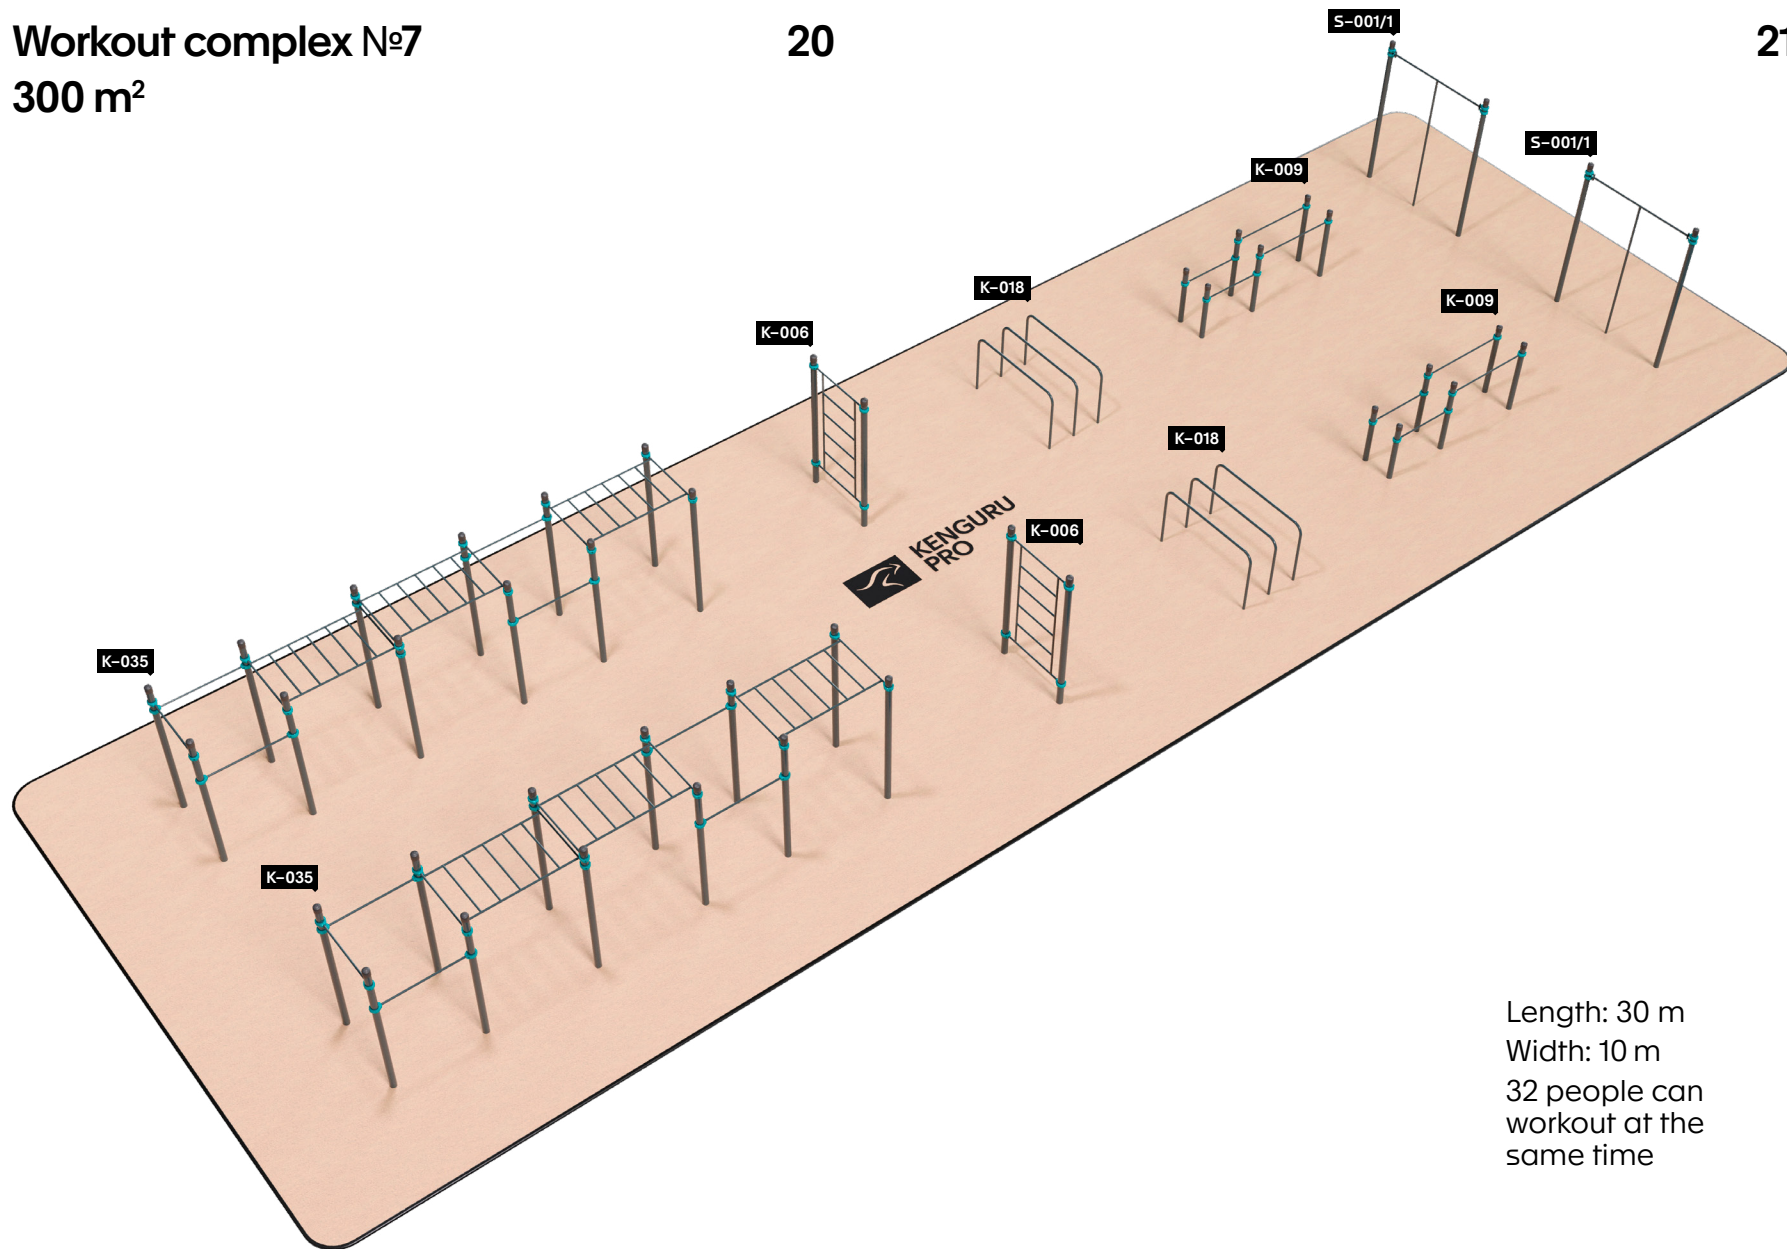

14

15

Length: 13,5 m
Width: 10 m
14 people can
workout at the
same time

Workout complex №5

165 m²

16

17

Length: 15 m
Width: 11 m
16 people can
workout at the
same time

Workout complex №6

234 m²

18

19

Length: 18 m
Width: 13 m
29 people can
workout at the
same time

Workout complex №7

300 m²

20

21

Length: 30 m
Width: 10 m
32 people can
workout at the
same time

Length: 22 m
Width: 16 m
40 people can
workout at the
same time

Workout complex №9

462 m²

24

25

Length: 22 m
Width: 21 m
53 people can
workout at the
same time

Workout complex №10

540 m²

26

27

Length: 30 m
Width: 18 m
55 people can
workout at the
same time

Workout complex №11

640 m²

28