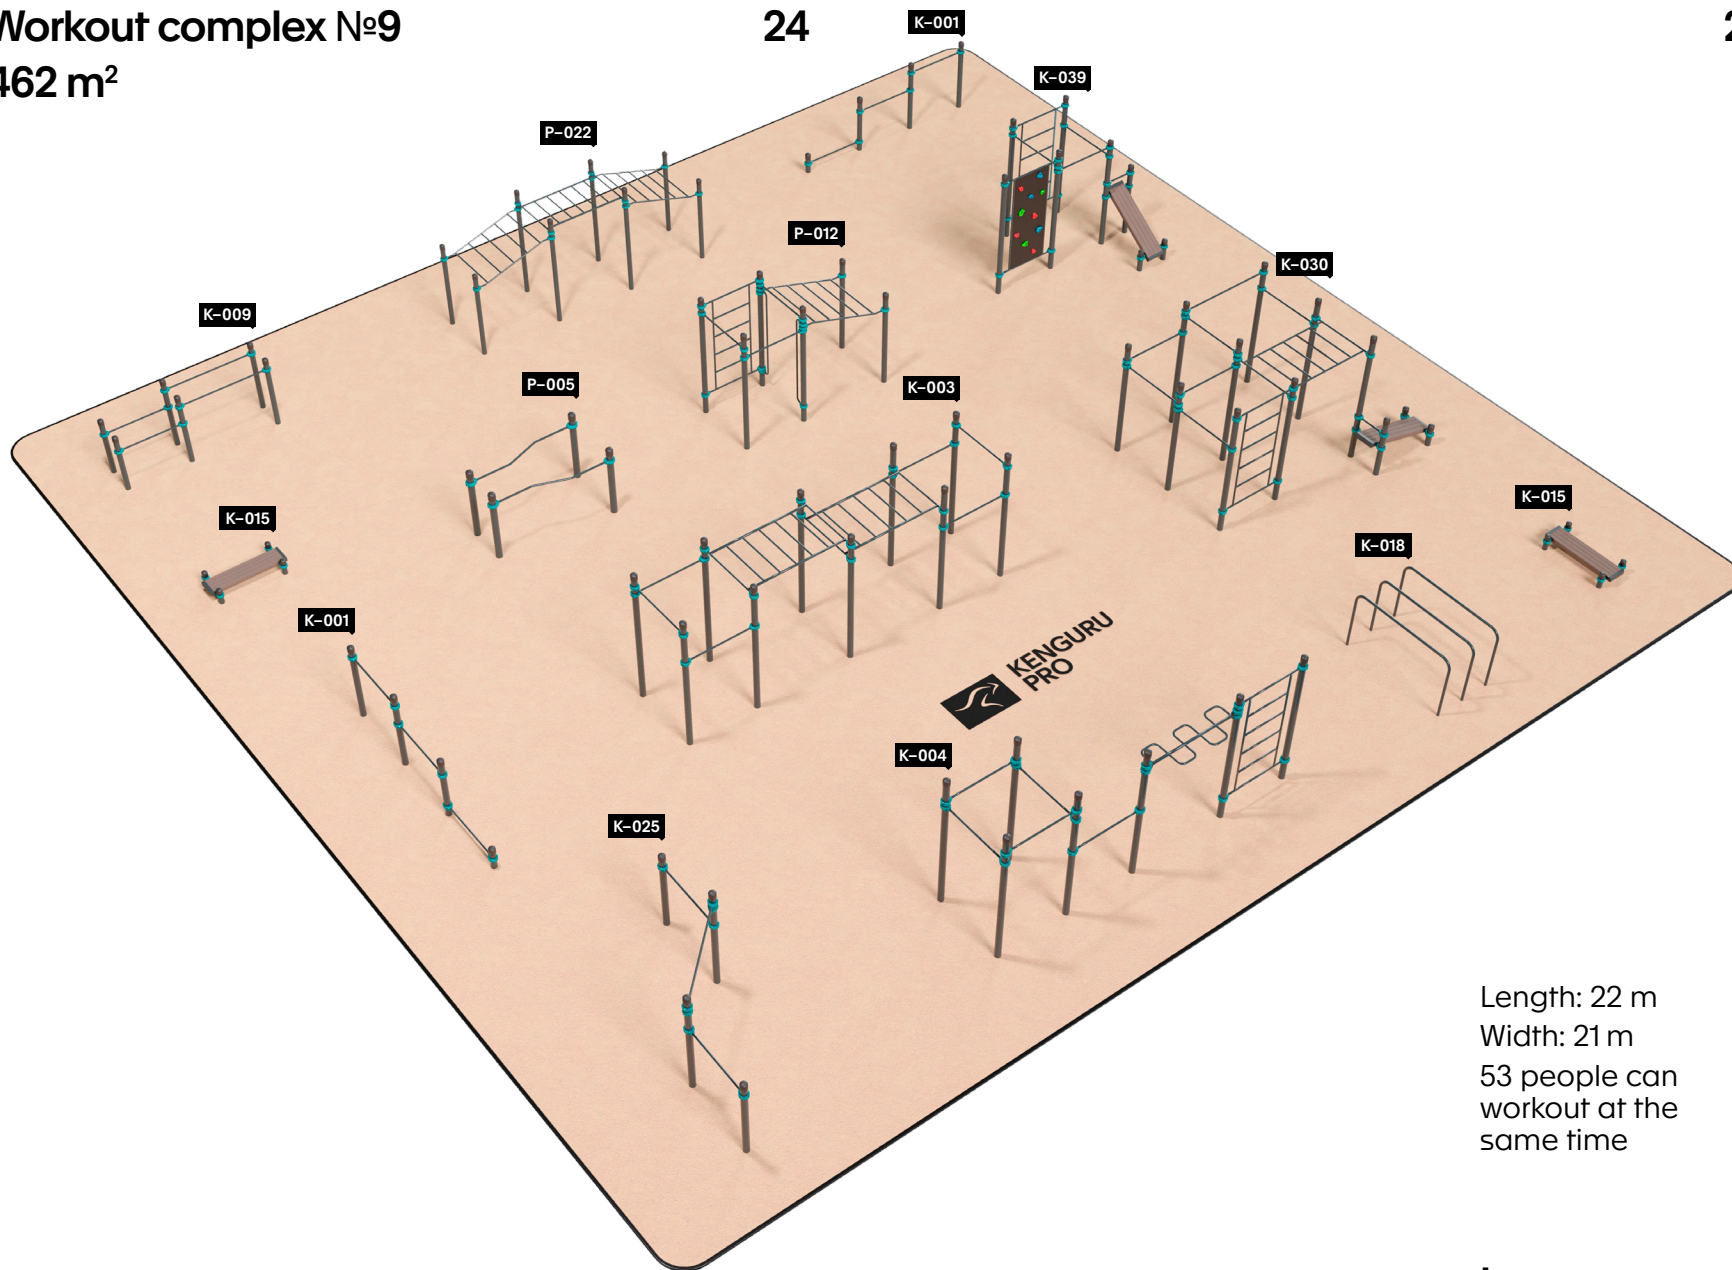

Workout complex №6

234 m²

18

19

Length: 18 m
Width: 13 m
29 people can
workout at the
same time

Workout complex №7

300 m²

20

21

Length: 30 m
Width: 10 m
32 people can
workout at the
same time

Length: 22 m
Width: 16 m
40 people can
workout at the
same time

Workout complex №9

462 m²

24

25

Length: 22 m
Width: 21 m
53 people can
workout at the
same time

Workout complex №10

540 m²

26

27

Length: 30 m
Width: 18 m
55 people can
workout at the
same time

Workout complex №11

640 m²

28

29

Length: 32 m
Width: 20 m
87 people can
workout at the
same time

info@kengurupro.eu

www.kengurupro.eu

Discover our products by
scanning QR code below