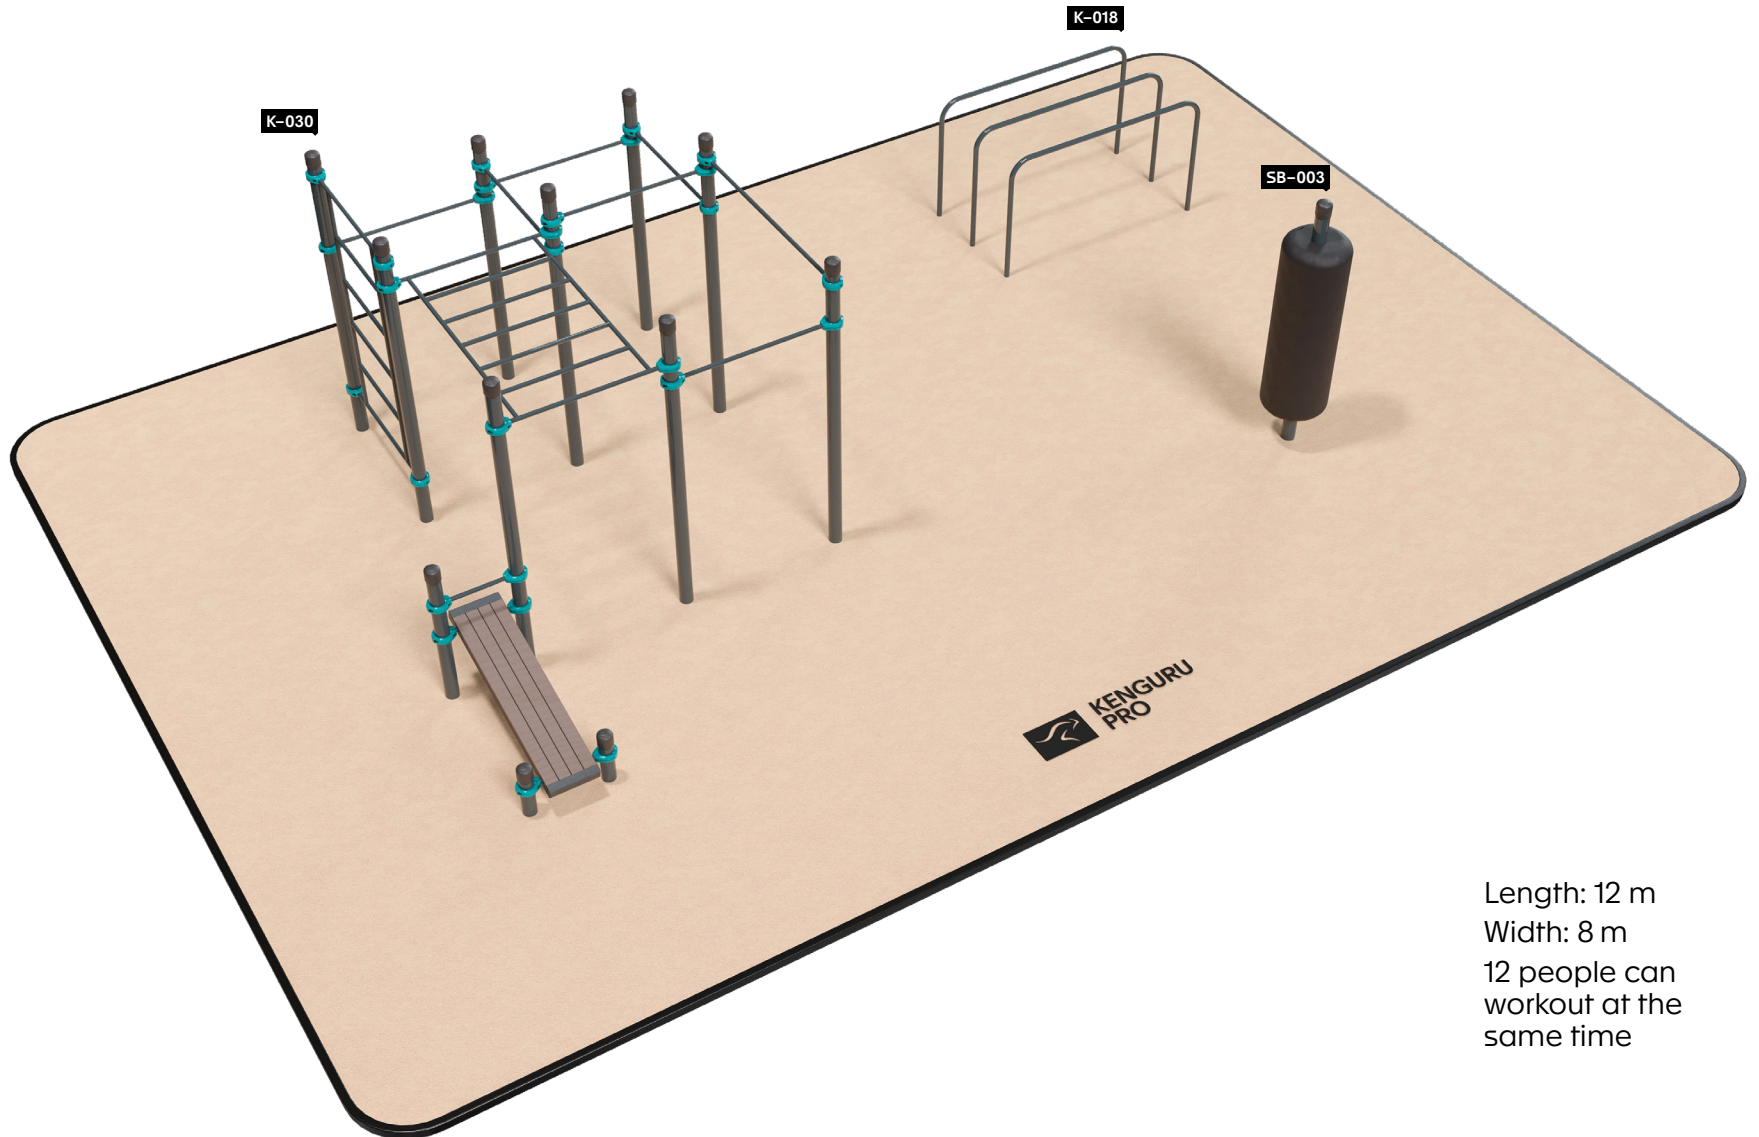

Workout complex №2

63 m²

10

11

Length: 9 m
Width: 7 m
5 people can
workout at the
same time

Length: 12 m
Width: 8 m
12 people can
workout at the
same time

Workout complex №4

135 m²

14

15

Length: 13,5 m
Width: 10 m
14 people can
workout at the
same time

Workout complex №5

165 m²

16

17

Length: 15 m
Width: 11 m
16 people can
workout at the
same time