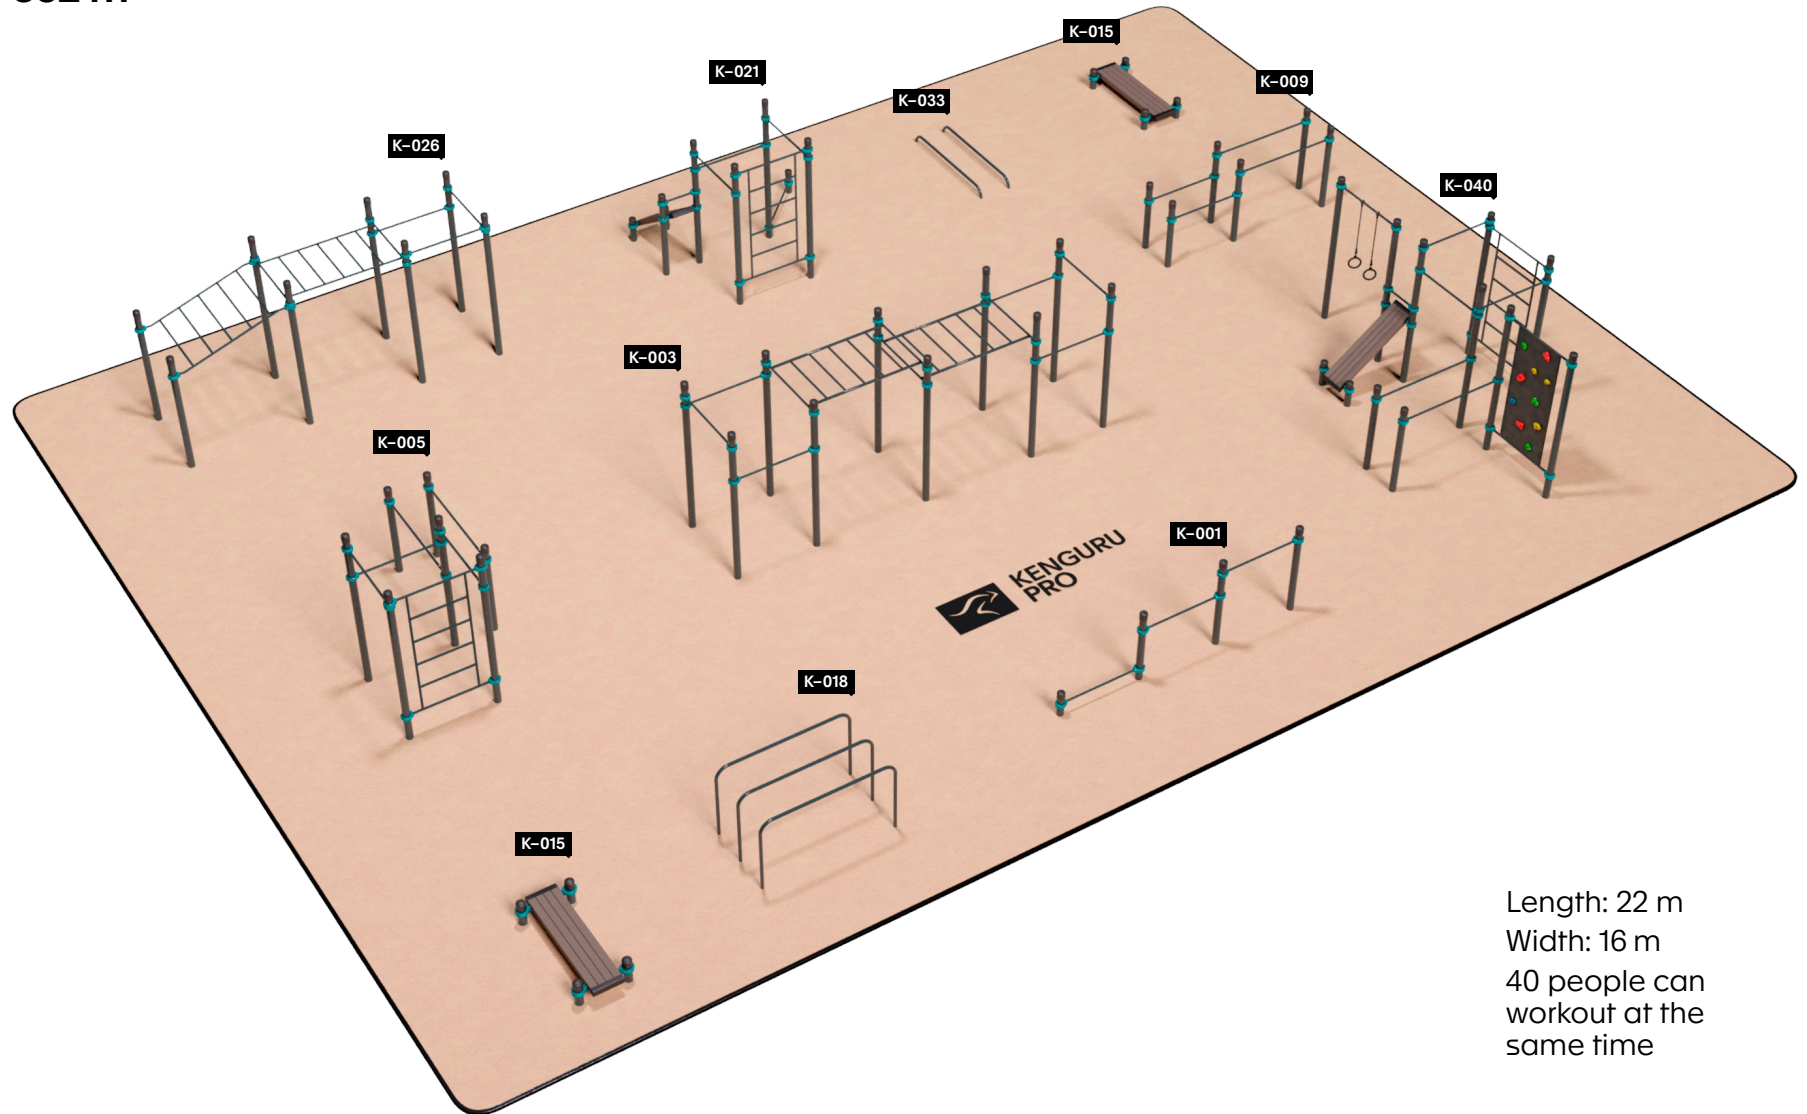

14

15

Length: 13,5 m
Width: 10 m
14 people can
workout at the
same time

Workout complex №5

165 m²

16

17

Length: 15 m
Width: 11 m
16 people can
workout at the
same time

Workout complex №6

234 m²

18

19

Length: 18 m
Width: 13 m
29 people can
workout at the
same time

Workout complex №7

300 m²

20

21

Length: 30 m
Width: 10 m
32 people can
workout at the
same time

Length: 22 m
Width: 16 m
40 people can
workout at the
same time

Workout complex №9

462 m²

24

25

Length: 22 m
Width: 21 m
53 people can
workout at the
same time

Workout complex №10

540 m²

26

27

Length: 30 m
Width: 18 m
55 people can
workout at the
same time

Workout complex №11

640 m²

28