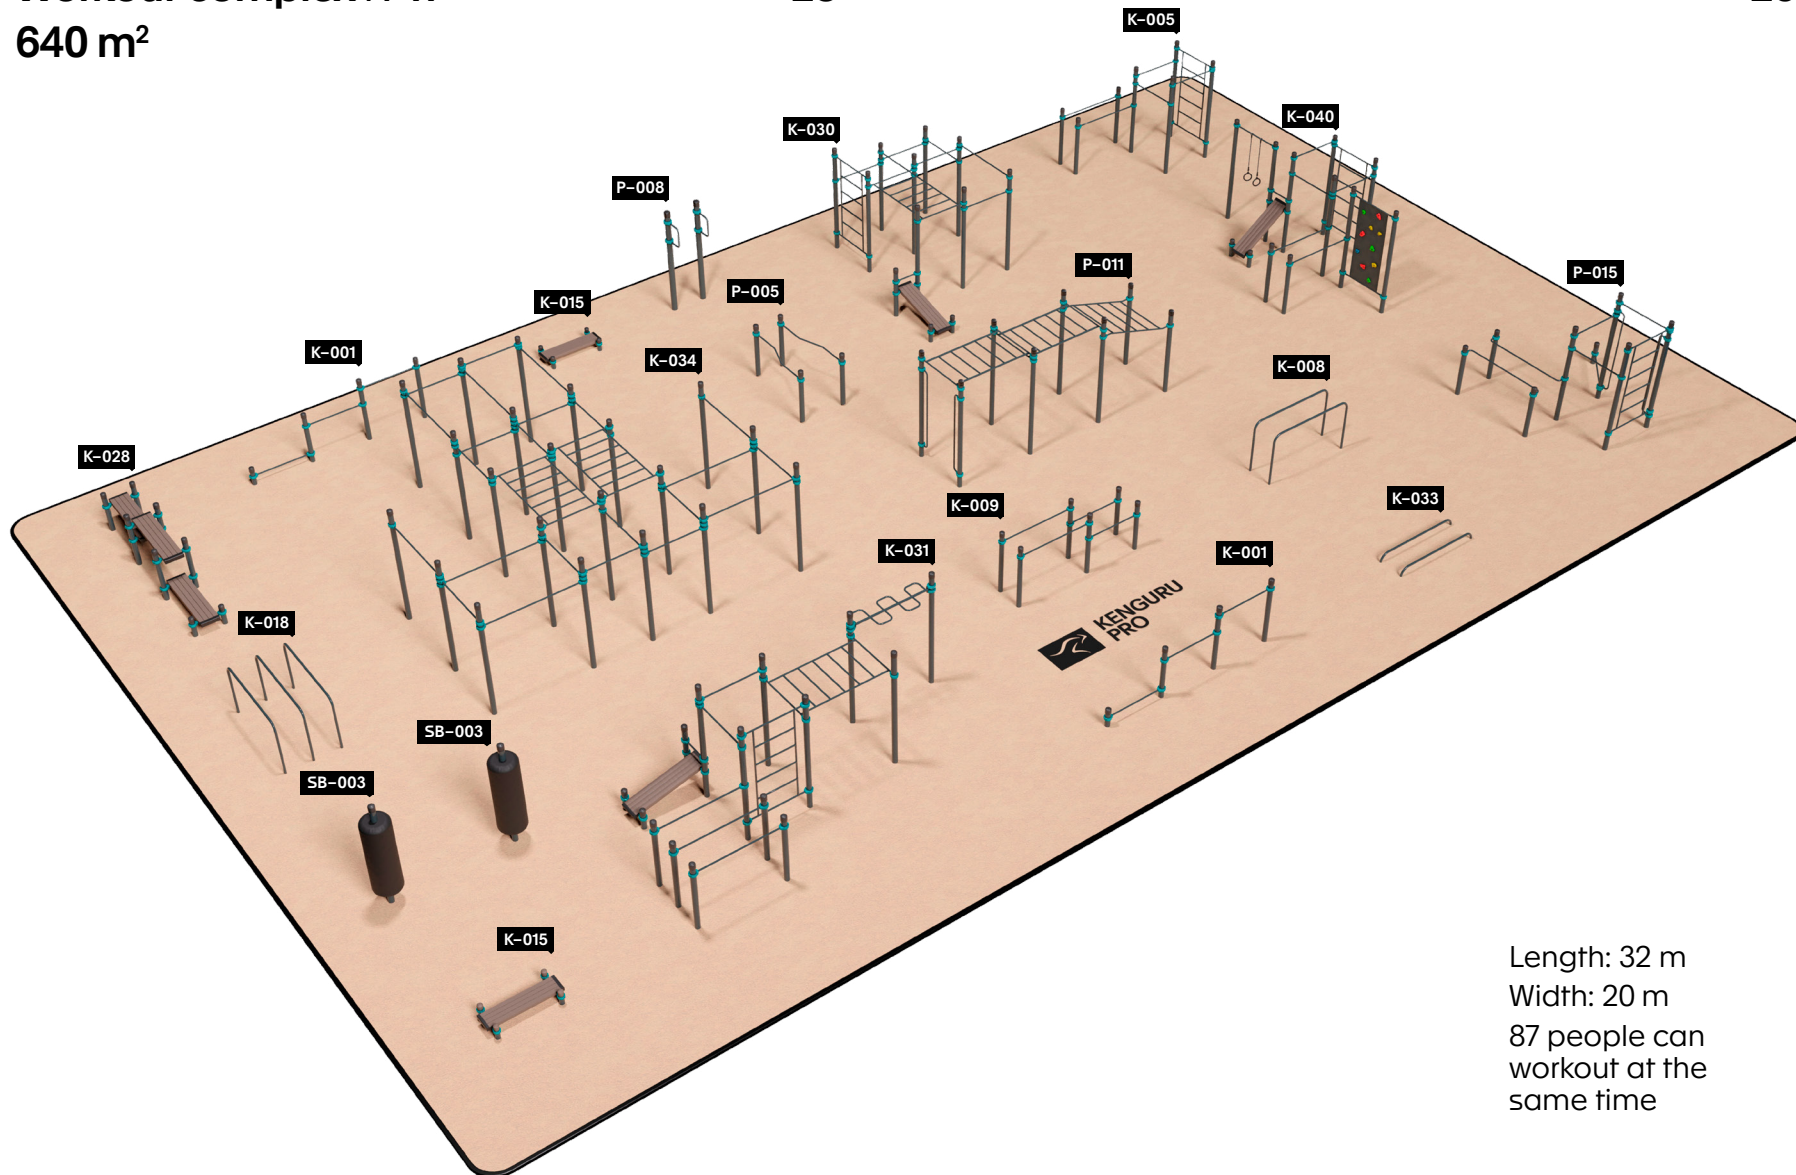

Workout complex №10

540 m²

26

27

Length: 30 m
Width: 18 m
55 people can
workout at the
same time

Workout complex №11

640 m²

28

29

Length: 32 m
Width: 20 m
87 people can
workout at the
same time

info@kengurupro.eu

www.kengurupro.eu

Discover our products by
scanning QR code below