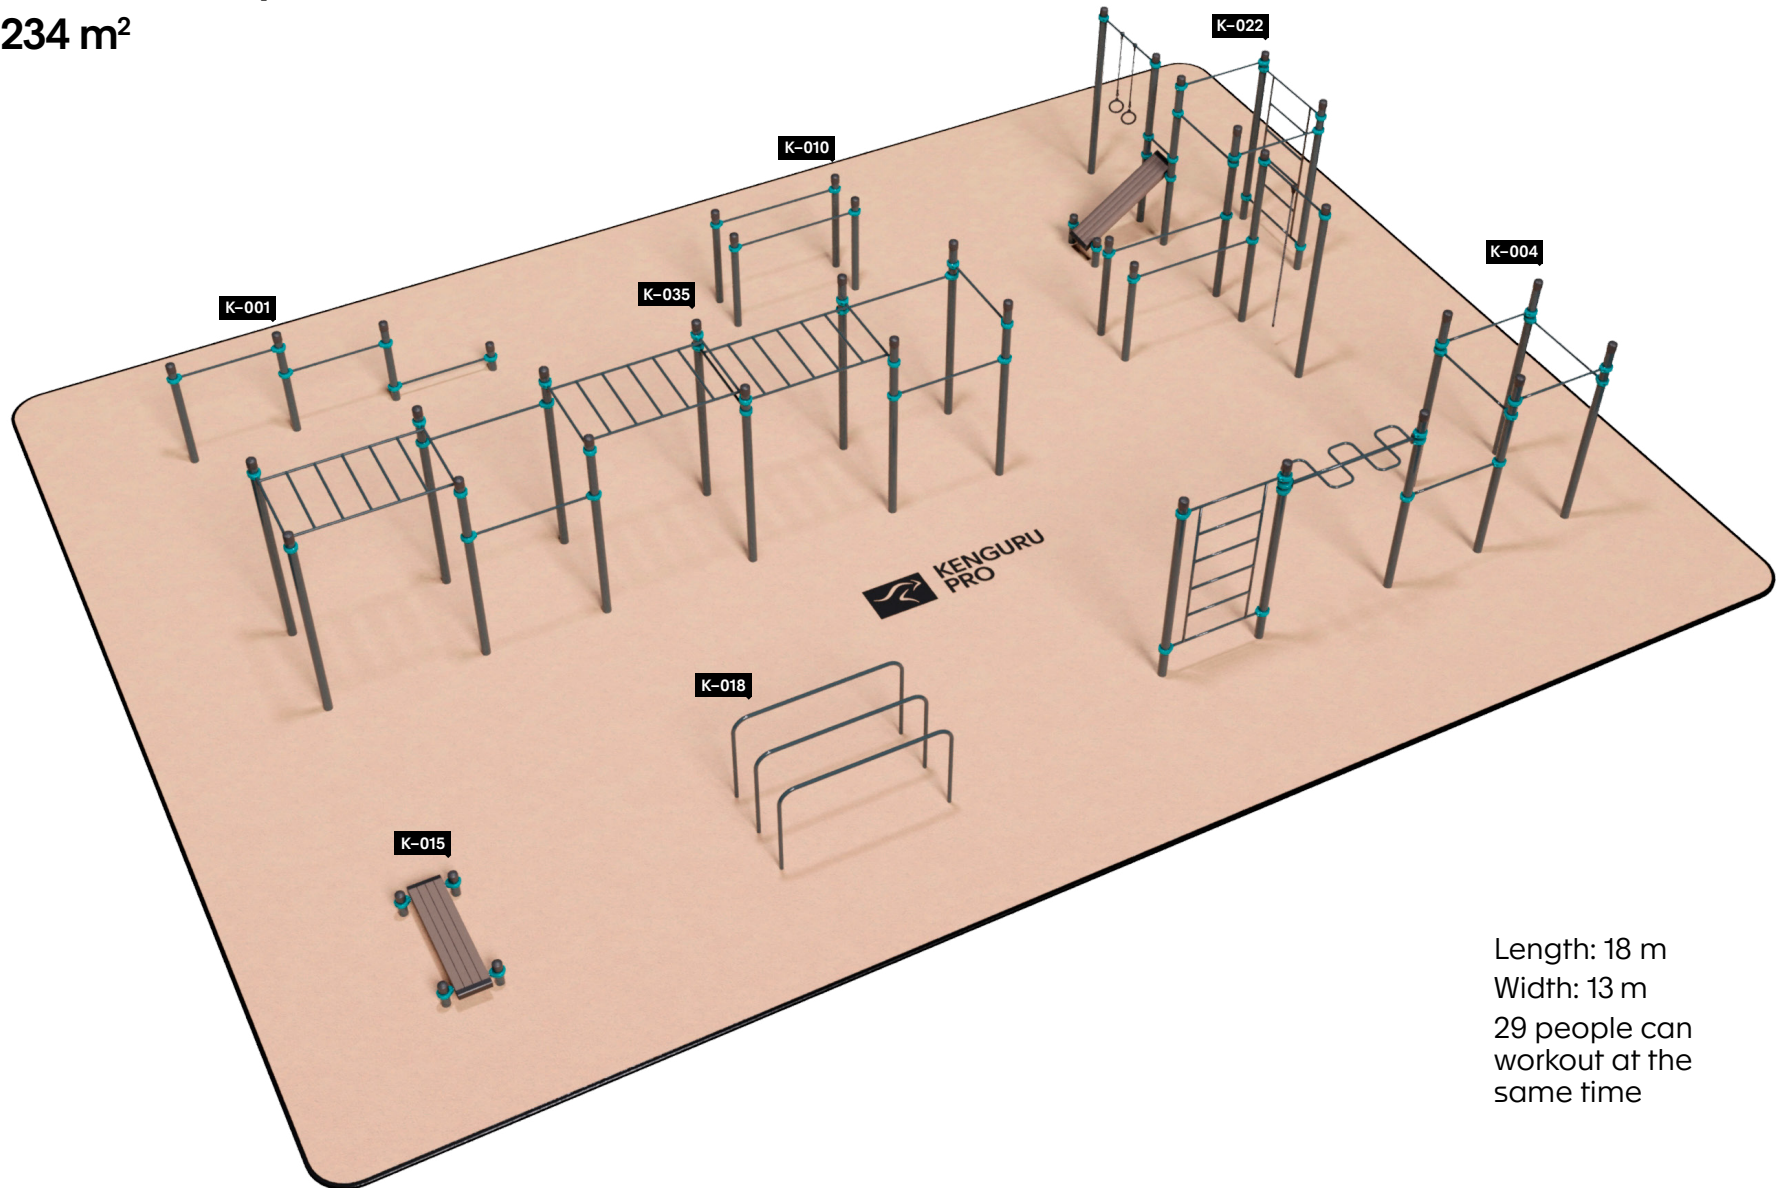

Workout complex №2

63 m²

10

11

Length: 9 m
Width: 7 m
5 people can
workout at the
same time

Length: 12 m
Width: 8 m
12 people can
workout at the
same time

Workout complex №4

135 m²

14

15

Length: 13,5 m
Width: 10 m
14 people can
workout at the
same time

Workout complex №5

165 m²

16

17

Length: 15 m
Width: 11 m
16 people can
workout at the
same time

Workout complex №6

234 m²

18

19

Length: 18 m
Width: 13 m
29 people can
workout at the
same time

Workout complex №7

300 m²

20

21

Length: 30 m
Width: 10 m
32 people can
workout at the
same time

Length: 22 m
Width: 16 m
40 people can
workout at the
same time

Workout complex №9

462 m²

24

25

Length: 22 m
Width: 21 m
53 people can
workout at the
same time