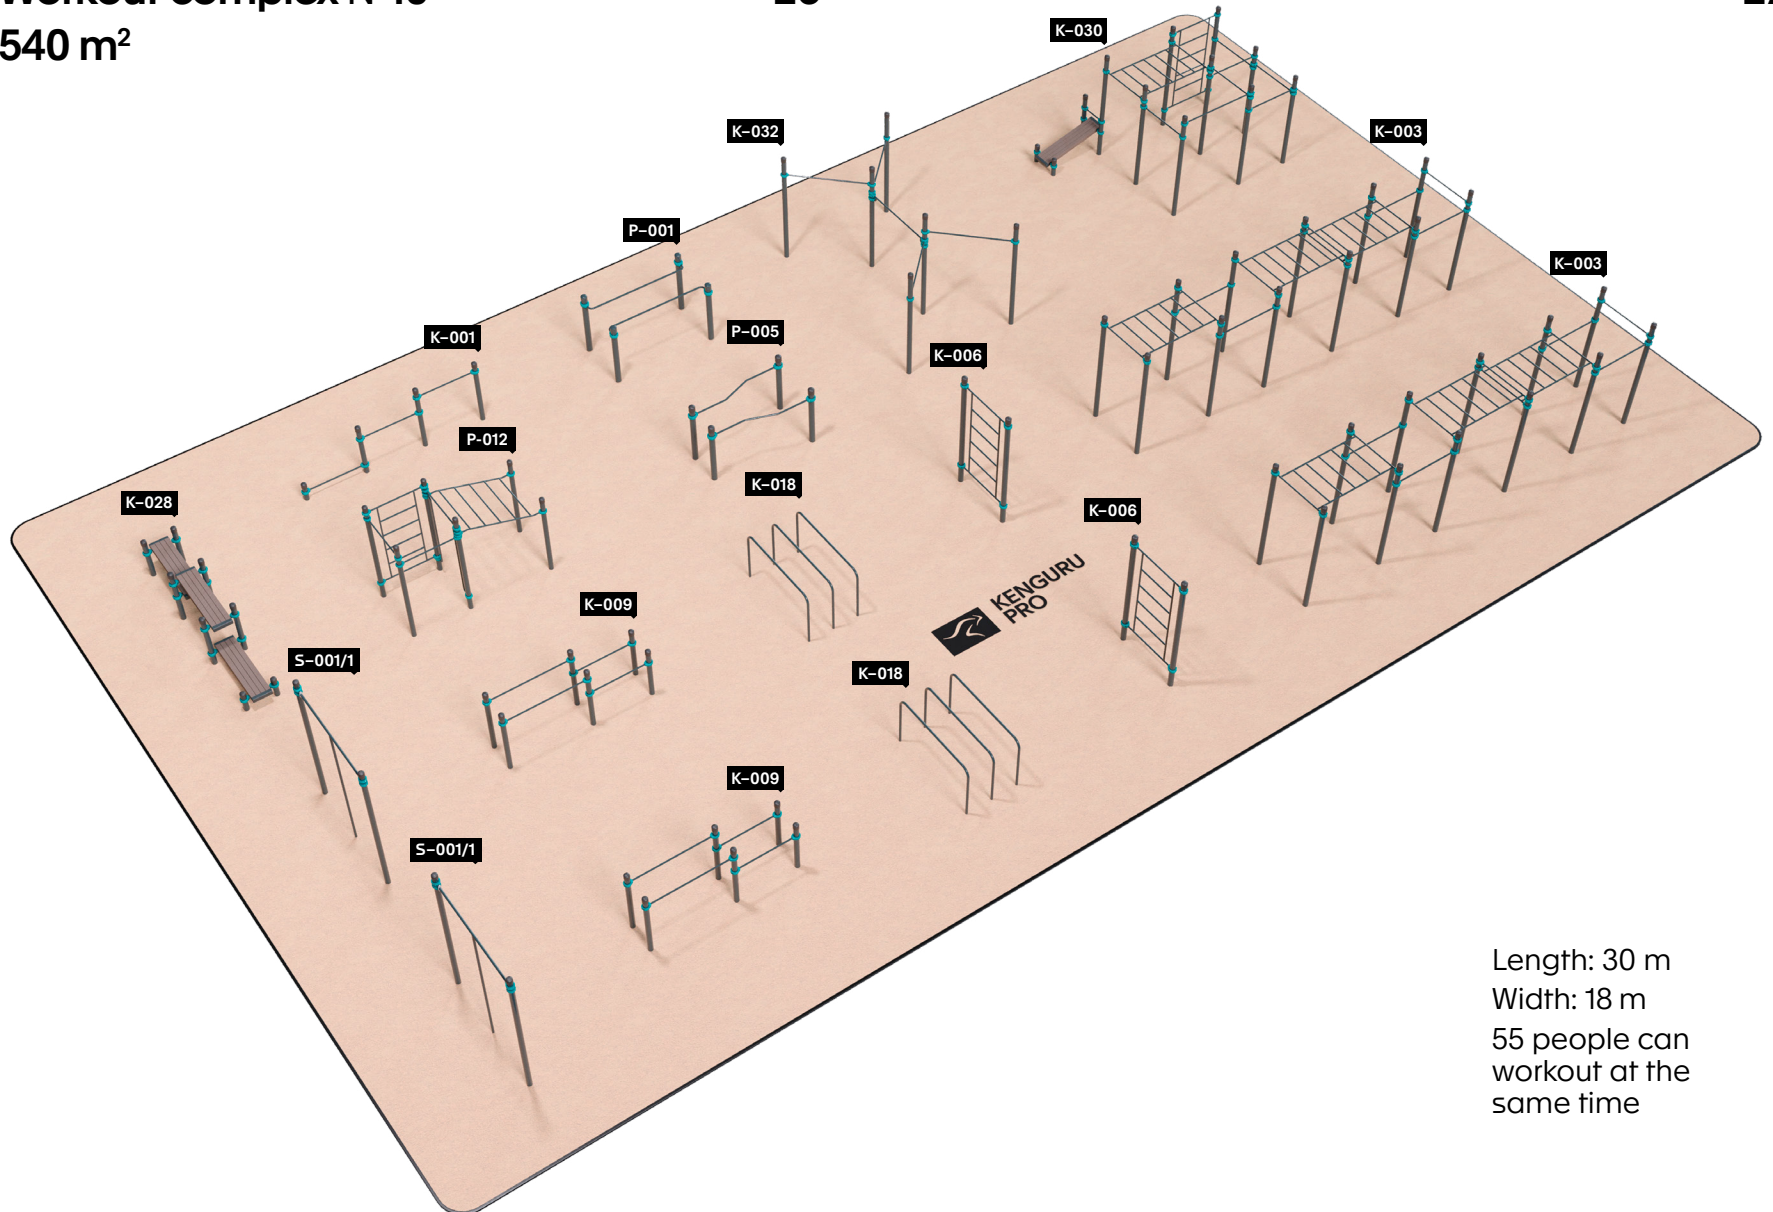

Workout complex №6

234 m²

18

19

Length: 18 m
Width: 13 m
29 people can
workout at the
same time

Workout complex №7

300 m²

20

21

Length: 30 m
Width: 10 m
32 people can
workout at the
same time

Length: 22 m
Width: 16 m
40 people can
workout at the
same time

Workout complex №9

462 m²

24

25

Length: 22 m
Width: 21 m
53 people can
workout at the
same time

Workout complex №10

540 m²

26

27

Length: 30 m
Width: 18 m
55 people can
workout at the
same time

Workout complex №11

640 m²

28

29

Length: 32 m
Width: 20 m
87 people can
workout at the
same time

info@kengurupro.eu

www.kengurupro.eu

Discover our products by
scanning QR code below