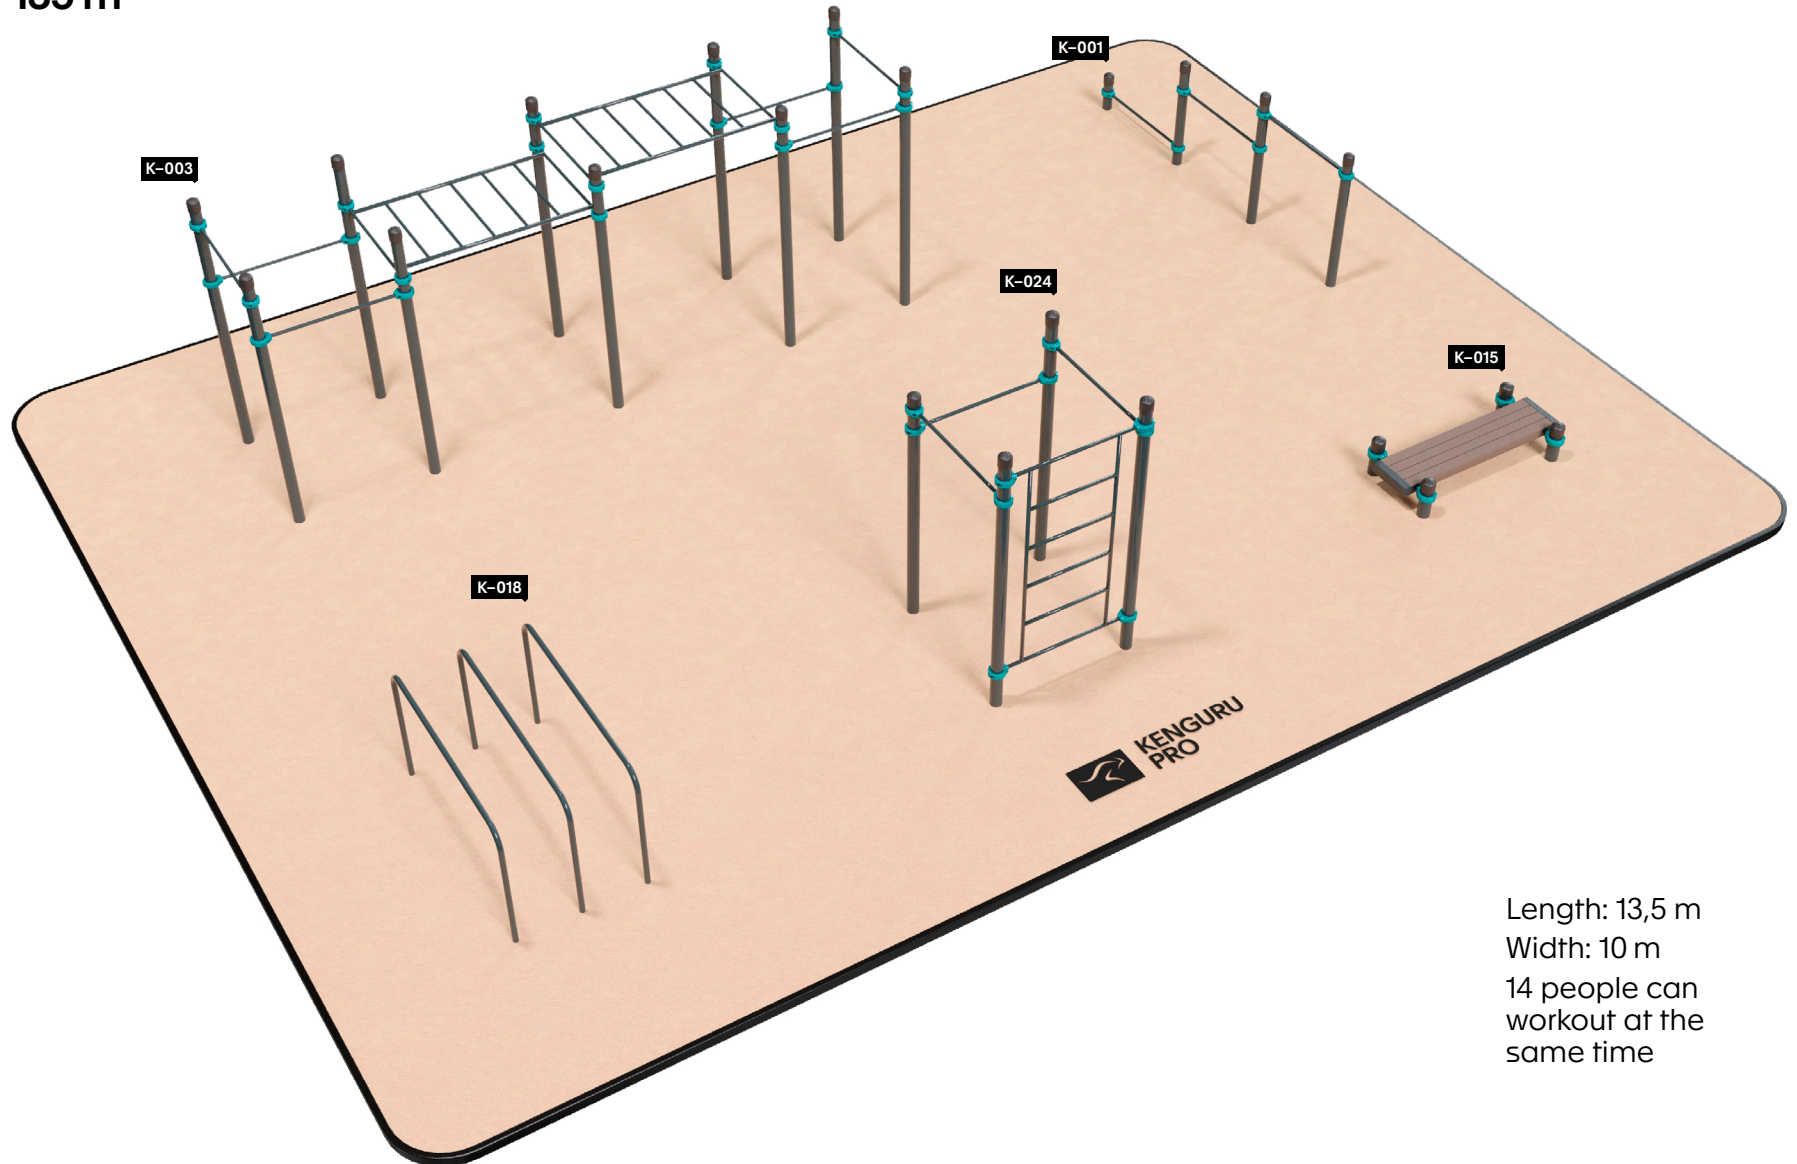

Workout complex №2

63 m²

10

11

Length: 9 m
Width: 7 m
5 people can
workout at the
same time

Length: 12 m
Width: 8 m
12 people can
workout at the
same time

Workout complex №4

135 m²

14

15

Length: 13,5 m
Width: 10 m
14 people can
workout at the
same time

Workout complex №5

165 m²

16

17

Length: 15 m
Width: 11 m
16 people can
workout at the
same time

Workout complex №6

234 m²

18

19

Length: 18 m
Width: 13 m
29 people can
workout at the
same time

Workout complex №7

300 m²

20